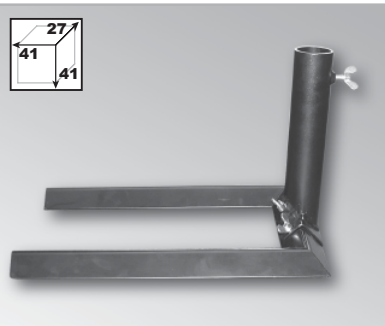

## Rio

- **Description :** Drive-on base.  
Very stable and practical for exhibitions.
- **Sizes :** 41cmx41cmx27cm
- **Weight :** 2,8kg
- **Material :** Metal
- **Diameter pole :** Max 30mm
- **Usage :** indoor & outdoor

## Vigo 30

- **Description :** Roll foot.  
Easy to move.
- **Sizes :** 34cmx40cmx40cm
- **Weight :** 30kg
- **Material :** Concrete, covered with PVC
- **Diameter pole :** from 19mm to 54mm
- **Usage :** indoor and outdoor

## Vigo 40

- **Description :** Roll foot.  
Easy to move.
- **Sizes :** 37cmx40cmx40cm
- **Weight :** 40kg
- **Material :** Concrete, covered with PVC
- **Diameter pole :** from 19mm to 54mm
- **Usage :** indoor and outdoor

## Oslo

- **Description :** *Round foot.  
Base especially developed to be used with the anodised aluminium poles ø30mm.*
- **Sizes :** 45cmx45cmx8cm
- **Weight :** 850gr
- **Material :** PVC
- **Diameter pole :** Max 30mm
- **Usage :** Indoor