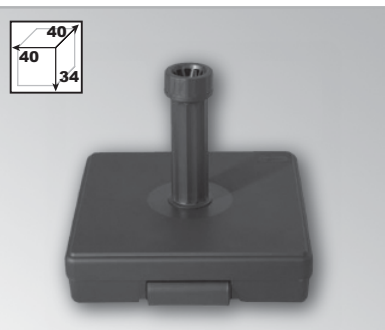

## Rio

- **Description :** Drive-on base.  
Very stable and practical for exhibitions.
- **Sizes :** 41cmx41cmx27cm
- **Weight :** 2,8kg
- **Material :** Metal
- **Diameter pole :** Max 30mm
- **Usage :** indoor & outdoor

## Vigo 30

- **Description :** Roll foot.  
Easy to move.
- **Sizes :** 34cmx40cmx40cm
- **Weight :** 30kg
- **Material :** Concrete, covered with PVC
- **Diameter pole :** from 19mm to 54mm
- **Usage :** indoor and outdoor

## Como 32

- **Description :** Standard base to be filled with water and / or sand.
- **Sizes :** 32cmx52cmx52cm
- **Weight :** 32 liter
- **Material :** PVC
- **Diameter pole :** Max 35mm
- **Usage :** indoor and outdoor

## Oslo

- **Description :** *Round foot.  
Base especially developed to be used with the anodised aluminium poles ø30mm.*
- **Sizes :** 45cmx45cmx8cm
- **Weight :** 850gr
- **Material :** PVC
- **Diameter pole :** Max 30mm
- **Usage :** Indoor