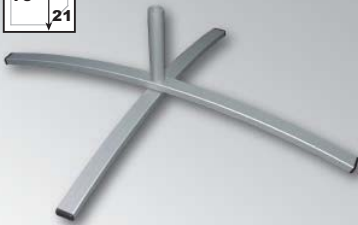

Daniel

- **Description :** *Metallic flat base.
  To be fixed outside to the ground.

  Additional Ballast required for outdoor use.*
- **Sizes :** 28cmx28cmx20cm
- **Weight :** 3,8kg
- **Material :** Metal
- **Diameter pole :** Max 30mm
- **Usage :** indoor and outdoor

1. **Compatible products :**
2. **Montana** 440x85 / 330x85 / 220x85
   - **Bahia**
   - **Dakota** 370x85 / 260x85 / 150x85
   - **Nebraska**
   - **Vista** 180x60 / 150x50 / 120x60
   - **Umbrella**

Vario Drill

- **Description :** *Base especially developed to be used with the anodised aluminium poles ø30mm.
  Base for screwing in free soil.*
- **Sizes :** 42cmx10cmx10cm
- **Weight :** 350gr
- **Material :** PVC
- **Diameter pole :** Max 30mm
- **Usage :** outdoor

1. **Compatible products :**
2. **Montana** 440x85 / 330x85 / 220x85
   - **Bahia**
   - **Dakota** 370x85 / 260x85 / 150x85
   - **Nebraska**

Sligo

- **Description :** *Foldable cross foot.
  Base especially developed to be used with the anodised aluminium poles ø30mm.*
- **Sizes :** 21cmx75cmx62cm
- **Weight :** 3,5kg
- **Material :** Metal
- **Diameter pole :** For tube with 28mm internal ø
- **Usage :** Indoor

1. **Compatible products :**
2. **Montana** 220x85
   - **Bahia**
   - **Dakota** 150x85
   - **Nebraska**
   - **Vista** 180x60 / 150x50 / 120x60

Oslo

- **Description :** *Round foot.
  Base especially developed to be used with the anodised aluminium poles ø30mm.*
- **Sizes :** 45cmx45cmx8cm
- **Weight :** 850gr
- **Material :** PVC
- **Diameter pole :** Max 30mm
- **Usage :** Indoor

1. **Compatible products :**
2. **Montana** 220x85
   - **Bahia**
   - **Dakota** 150x85
   - **Nebraska**
   - **Vista** 180x60 / 150x50 / 120x60