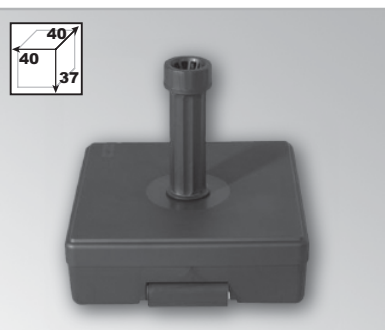

Vigo 40

- **Description :** Roll foot.
  Easy to move.
- **Sizes :** 37cmx40cmx40cm
- **Weight :** 40kg
- **Material :** Concrete, covered with PVC
- **Diameter pole :** from 19mm to 54mm
- **Usage :** indoor and outdoor

Compatible products :

- **Montana** 440x85 / 330x85 / 220x85
- **Bahia**
- **Dakota** 370x85 / 260x85 / 150x85
- **Nebraska**
- **Vista** 180x60 / 150x50 / 120x60
- **Umbrella**