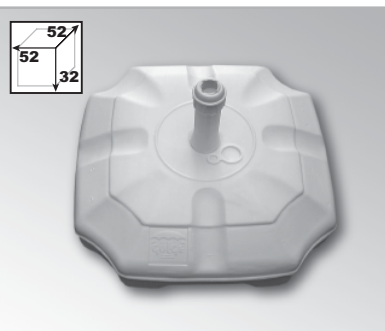

## Rio

- **Description :** Drive-on base.  
Very stable and practical for exhibitions.
- **Sizes :** 41cmx41cmx27cm
- **Weight :** 2,8kg
- **Material :** Metal
- **Diameter pole :** Max 30mm
- **Usage :** indoor & outdoor

## Vigo 30

- **Description :** Roll foot.  
Easy to move.
- **Sizes :** 34cmx40cmx40cm
- **Weight :** 30kg
- **Material :** Concrete, covered with PVC
- **Diameter pole :** from 19mm to 54mm
- **Usage :** indoor and outdoor

## Vigo 40

- **Description :** Roll foot.  
Easy to move.
- **Sizes :** 37cmx40cmx40cm
- **Weight :** 40kg
- **Material :** Concrete, covered with PVC
- **Diameter pole :** from 19mm to 54mm
- **Usage :** indoor and outdoor

## Como 32

- **Description :** Standard base to be filled with water and / or sand.
- **Sizes :** 32cmx52cmx52cm
- **Weight :** 32 liter
- **Material :** PVC
- **Diameter pole :** Max 35mm
- **Usage :** indoor and outdoor